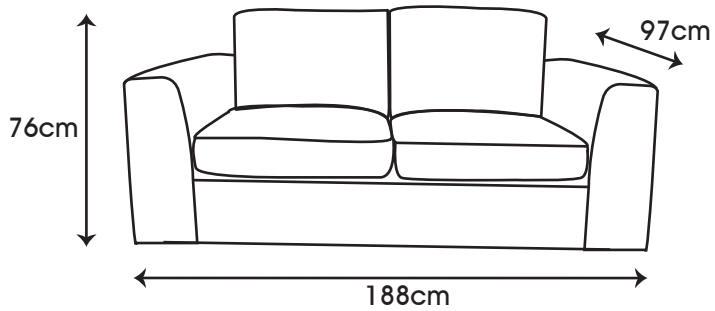

Small Sofa

Large Sofa

Corner Group Sofa

	total height	width	depth
Small Sofa	76cm	188cm	97cm
Large Sofa	76cm	208cm	97cm
Corner Group Sofa	76cm	262cm	166cm