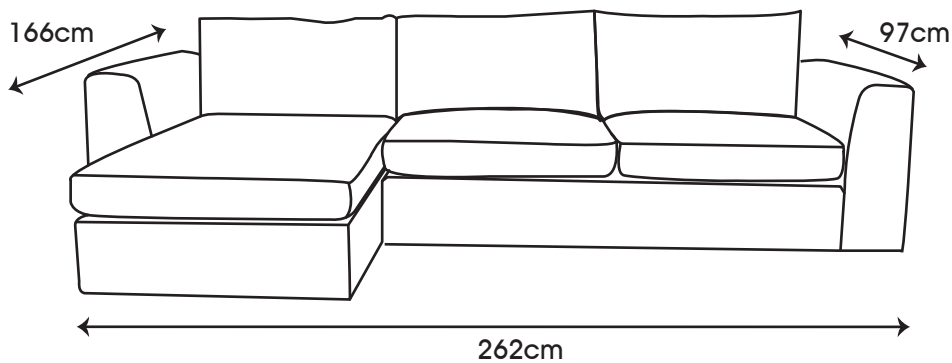

Small Sofa

Large Sofa

Corner Group Sofa

	total height	width	depth
Small Sofa	76cm	188cm	97cm
Large Sofa	76cm	208cm	97cm
Corner Group Sofa	76cm	262cm	166cm