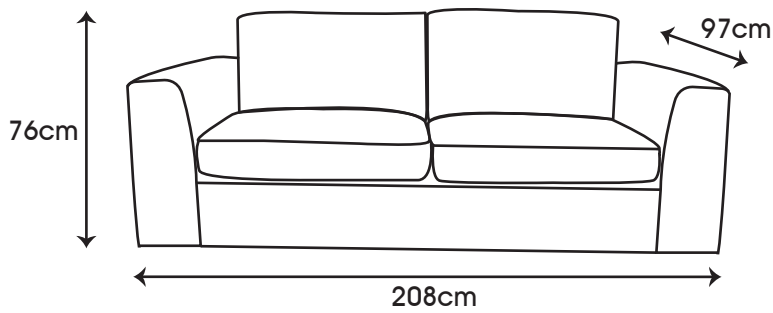

Small Sofa

Large Sofa

Corner Group Sofa

	total height	width	depth
Small Sofa	76cm	188cm	97cm
Large Sofa	76cm	208cm	97cm
Corner Group Sofa	76cm	262cm	166cm